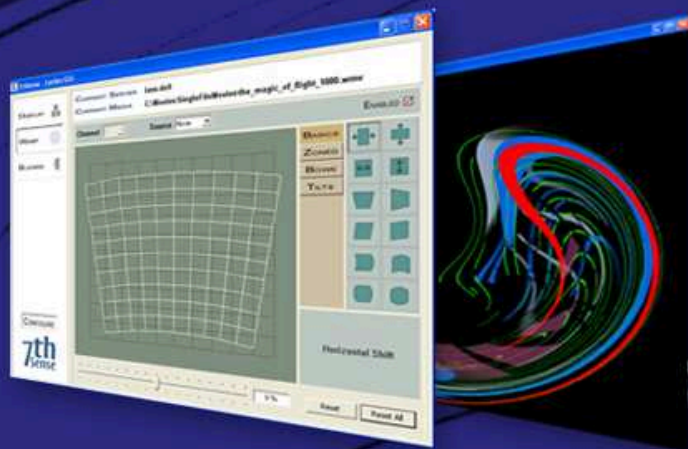

EPSILON MEDIA SERVER

LOW COST MEDIA SERVING WITH WARP & BLEND

FEATURES

- EASY TO USE, PLAYLIST DRIVEN MEDIA SERVING
- PLAY MPEG, WMV, DivX, AVI, QT
- ANY RESOLUTION MOVIES, UP TO HD
- LIVE VIDEO INPUT FROM LOW COST CAPTURE HARDWARE
- CONFIGUREABLE FADE TIMES
- WARPING FOR CURVED SCREENS
- EDGE BLENDING FOR MULTIPLE CHANNEL DISPLAYS
- INDEPENDENT WARP & BLEND PER CHANNEL
- STANDARD, LOW COST PC HARDWARE
- SYNCHRONOUS PLAYBACK ACROSS GROUPS

USER INTERFACE

- GRAPHICAL USER INTERFACE WITH REMOTE ADJUSTMENT
- DRAG & DROP MEDIA CLIPS
- VCR TYPE TRANSPORT CONTROLS
- REALTIME ADJUSTMENT ONSCREEN OF WARPING
- REALTIME ADJUSTMENT ONSCREEN OF EDGE BLENDING
- CONTROL MULTIPLE EPSILON SERVERS FROM A SINGLE GUI

DISPLAY COMPATIBILITY

- SINGLE OR MULTIPLE GRAPHICS OUTPUTS PER EPSILON PC
- UNDERLAP CREATION FOR PLASMA BEZELS
- OVERLAP CREATION FOR BLENDED PROJECTION
- FLAT, CYLINDRICAL, SPHERICAL, CONICAL SHAPED SCREENS
- FROM 2 TO 6 GRAPHICS OUTPUTS PER EPSILON PC

INTERFACING

- VIDEO : DVI OR ANALOGUE VIDEO AT DISPLAY RESOLUTION
- CONTROL : EXTERNAL CONTROL PROTOCOL VIA ETHERNET
- LIVE VIDEO : sVIDEO, DVI, ANALOGUE, HDMI, HD-SDI
- STANDARD PC FORM FACTOR OR RACK MOUNT