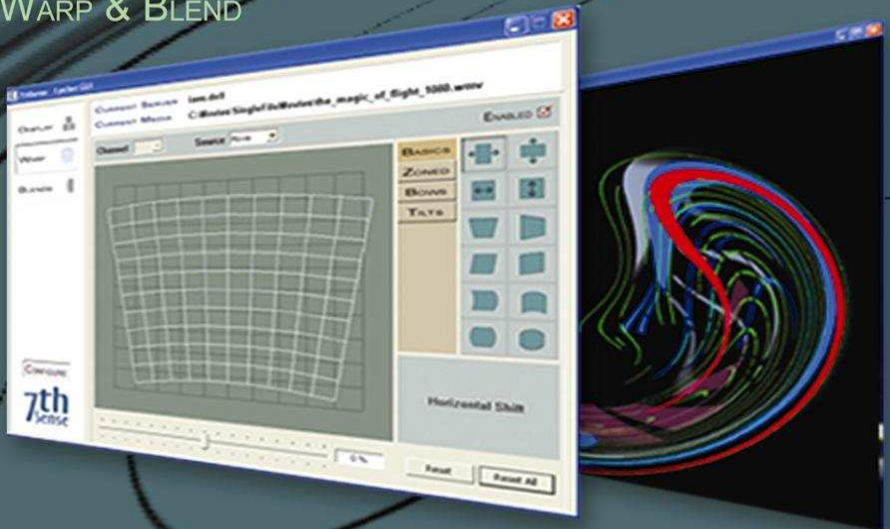

EPSILON MEDIA SERVER

LOW COST MEDIA SERVING WITH WARP & BLEND

FEATURES

- EASY TO USE, PLAYLIST DRIVEN MEDIA SERVING
- PLAY MPEG, WMV, DIVX, AVI, QT
- ANY RESOLUTION MOVIES, UP TO HD
- LIVE VIDEO INPUT FROM LOW COST CAPTURE HARDWARE
- CONFIGUREABLE FADE TIMES
- WARPING FOR CURVED SCREENS
- EDGE BLENDING FOR MULTIPLE CHANNEL DISPLAYS
- INDEPENDENT WARP & BLEND PER CHANNEL
- STANDARD, LOW COST PC HARDWARE

USER INTERFACE

- GRAPHICAL USER INTERFACE WITH REMOTE ADJUSTMENT
- DRAG & DROP MEDIA CLIPS
- VCR TYPE TRANSPORT CONTROLS
- REALTIME ADJUSTMENT ONSCREEN OF WARPING
- REALTIME ADJUSTMENT ONSCREEN OF EDGE BLENDING
- CONTROL MULTIPLE EPSILON SERVERS FROM A SINGLE GUI