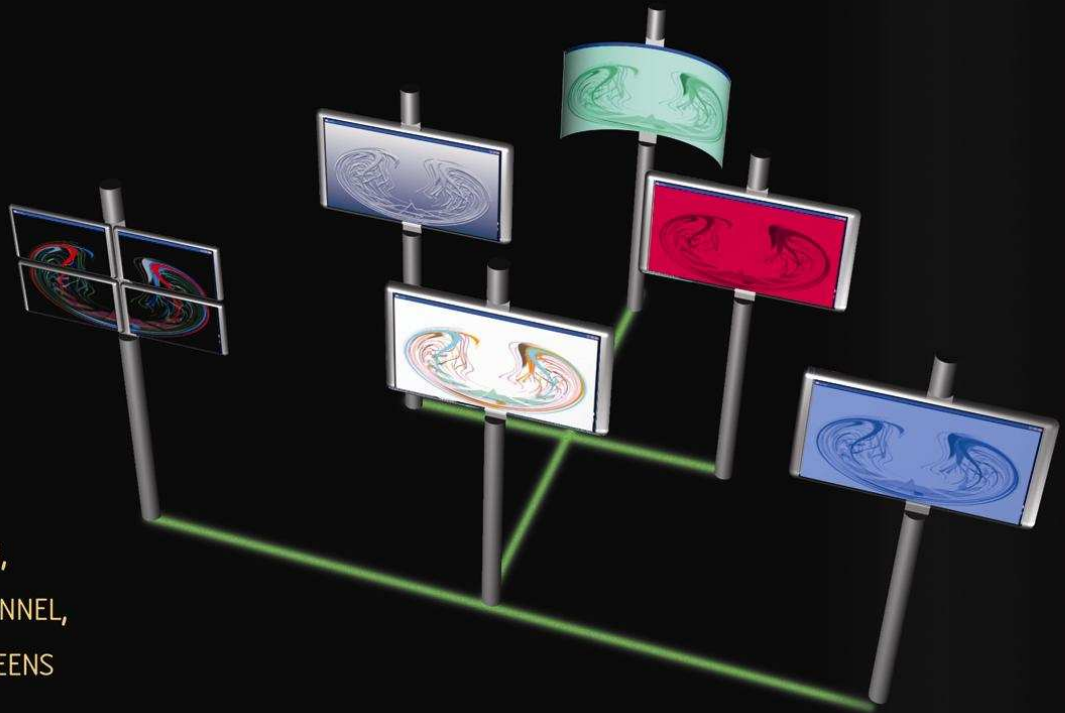

EPSILON MEDIA SERVER

MUSEUM EXHIBITS,
DIGITAL SIGNAGE,
PRESHOW THEATRE,
STANDALONE EXHIBITS,
SINGLE OR MULTI CHANNEL,
FLAT OR CURVED SCREENS

7TH SENSE DESIGN LTD
ENTERPRISE HOUSE
HORTON HILL
HENFIELD ROAD
SMALL DOLE
WEST SUSSEX
UK
BN5 9XH

PHONE: +44(0)1903 812299

WEB: WWW.7THSENSE.CO.UK

EMAIL: INFO@7THSENSE.CO.UK