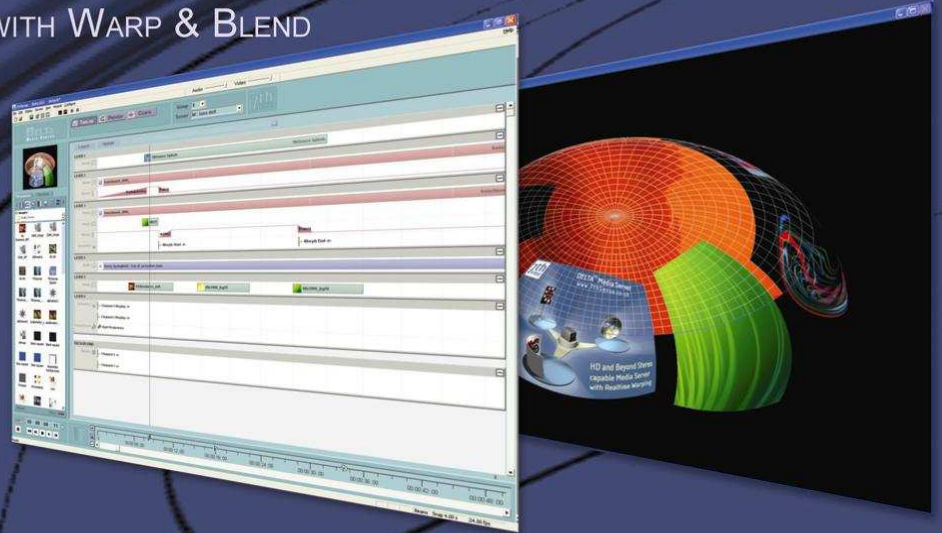

DELTA MEDIA SERVER

BEYOND HD MEDIA SERVING WITH WARP & BLEND

FEATURES

FULL FEATURED MEDIA SERVING. MIX MOVIES, IMAGES, AUDIO, LIVE VIDEO, TEXT
INTERACTIVE SHOW CREATION USING GRAPHICAL USER INTERFACE
COMPREHENSIVE DISPLAY MATCHING CAPABILITIES, OVERLAP & UNDERLAP CREATION
FLAT SCREEN, CURVED SCREEN, DOME SCREEN, PASSIVE & ACTIVE STEREO
REALTIME ADJUSTMENT OF WARPING & BLENDING
REALTIME SPECIAL EFFECTS; FADES, MOTION BLUR, ANIMATION, CHROMA KEY, FEATHER
TIMELINE CONTROL USING BUILT IN LOOPS, MARKERS OR EXTERNAL SMPTE CHASING
FULL EXTERNAL CONTROL OF PLAYBACK
MULTI CHANNEL FROM 1 DELTA PC, SCALES UP TO MULTI RACK SYNCHRONISED
LIVE VIDEO INPUT OF sVIDEO, ANALOGUE, DVI, HDMI, HD-SDI

USER INTERFACE

GRAPHICAL USER INTERFACE WITH REMOTE ADJUSTMENT
DRAG & DROP MEDIA ONTO TIMELINE
VCR TYPE TRANSPORT CONTROLS
LIVE PREVIEW WITHIN THE GUI
REALTIME ADJUSTMENT ONSCREEN OF WARPING
REALTIME ADJUSTMENT ONSCREEN OF EDGE BLENDING
CONTROL MULTIPLE DELTA SERVERS FROM A SINGLE GUI

DISPLAY COMPATIBILITY

SINGLE OR MULTIPLE GRAPHICS OUTPUTS PER DELTA PC
UNDERLAP CREATION FOR PLASMA BEZELS
OVERLAP CREATION FOR BLENDED PROJECTION
FLAT, CYLINDRICAL, SPHERICAL, CONICAL SHAPED SCREENS
FROM 2 TO 6 GRAPHICS OUTPUTS PER DELTA PC

INTERFACING

VIDEO : DVI OR ANALOGUE VIDEO AT DISPLAY RESOLUTION
CONTROL : EXTERNAL CONTROL PROTOCOL VIA RS232, ETHERNET
SMPTE : CHASE EXTERNAL LTC SMPTE OR OUTPUT AS MASTER
LIVE VIDEO : sVIDEO, DVI, ANALOGUE, HDMI, HD-SDI
STANDARD PC FORM FACTOR OR RACK MOUNT