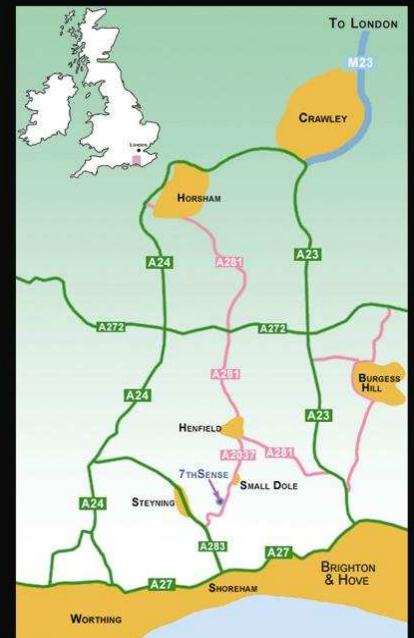

SCIENCE CENTRES,
PLANETARIA,
3D THEATRES,
ENTERTAINMENT RIDES,
VISUALISATION,
VISITOR CENTRES,
DIGITAL SIGNAGE

PICTURE COURTESY OF FORD MOTOR COMPANY AND IMAGINATION

7TH SENSE DESIGN LTD
ENTERPRISE HOUSE
HORTON HILL
HENFIELD ROAD
SMALL DOLE
WEST SUSSEX
UK
BN5 9XH

PHONE: +44(0)1903 812299

WEB: WWW.7THSENSE.CO.UK

EMAIL: INFO@7THSENSE.CO.UK

7th
Sense